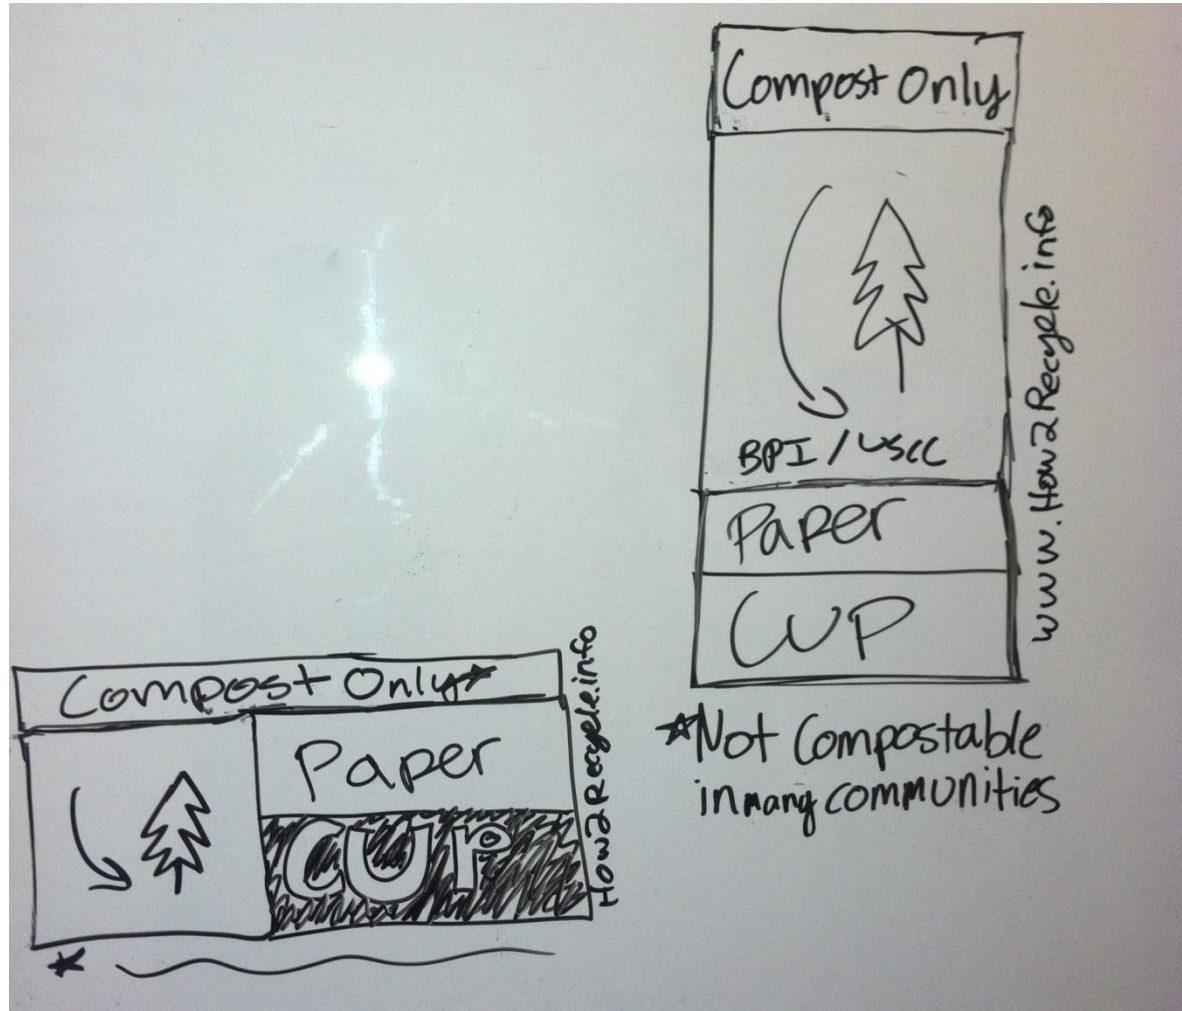

Composting in How2Recycle?

**SUSTAINABLE PACKAGING
COALITION®**

A PROJECT OF GREENBLUE