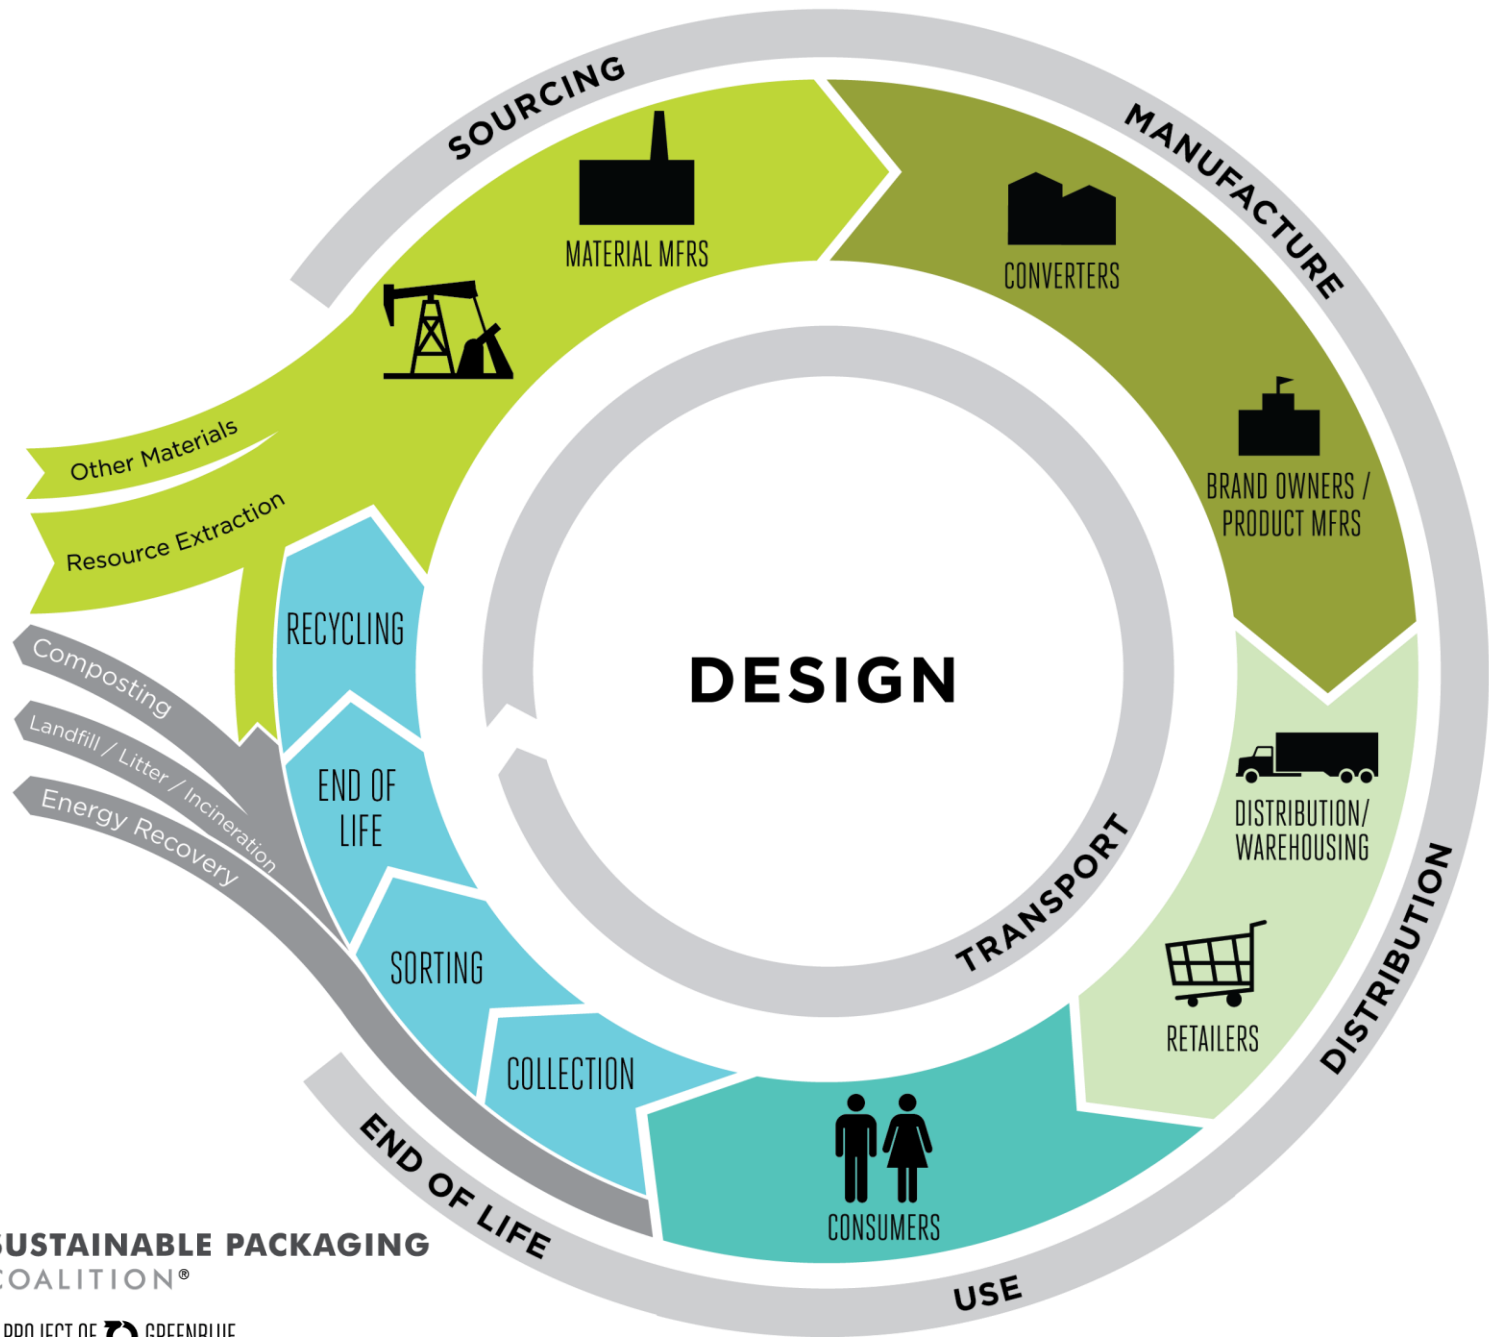

Building the Path: Sustainable Packaging Coalition in Foodservice & Composting

Anne Bedarf

December 10, 2012

GreenBlue[®] is a nonprofit that equips business with the science and resources to make products more sustainable.

SUSTAINABLE PACKAGING COALITION®

A PROJECT OF  **GREENBLUE**

The Sustainable Packaging Coalition

- An industry working group of 200 from across the packaging supply chain
- Inspired by a vision of more sustainable material flows for all packaging through better packaging and system design
- Increasing understanding of sustainability issues related to packaging through education
- Develops tools and resources to facilitate more sustainable packaging solutions and systems

**SUSTAINABLE PACKAGING
COALITION®**

A PROJECT OF  GREENBLUE

optimize
resources

responsible
sourcing

material
health

resource
recovery

2012 Accomplishments

- New Executive Director and SPC Director Nina Goodrich
- How2Recycle Soft Launch with 13 participants
- Three sessions of “Essentials of Sustainable Packaging”
- Initiated N. American Design Guide with EEQ
- EPA Region IV Grant for “Scaling up Composting in the Charlotte Region”